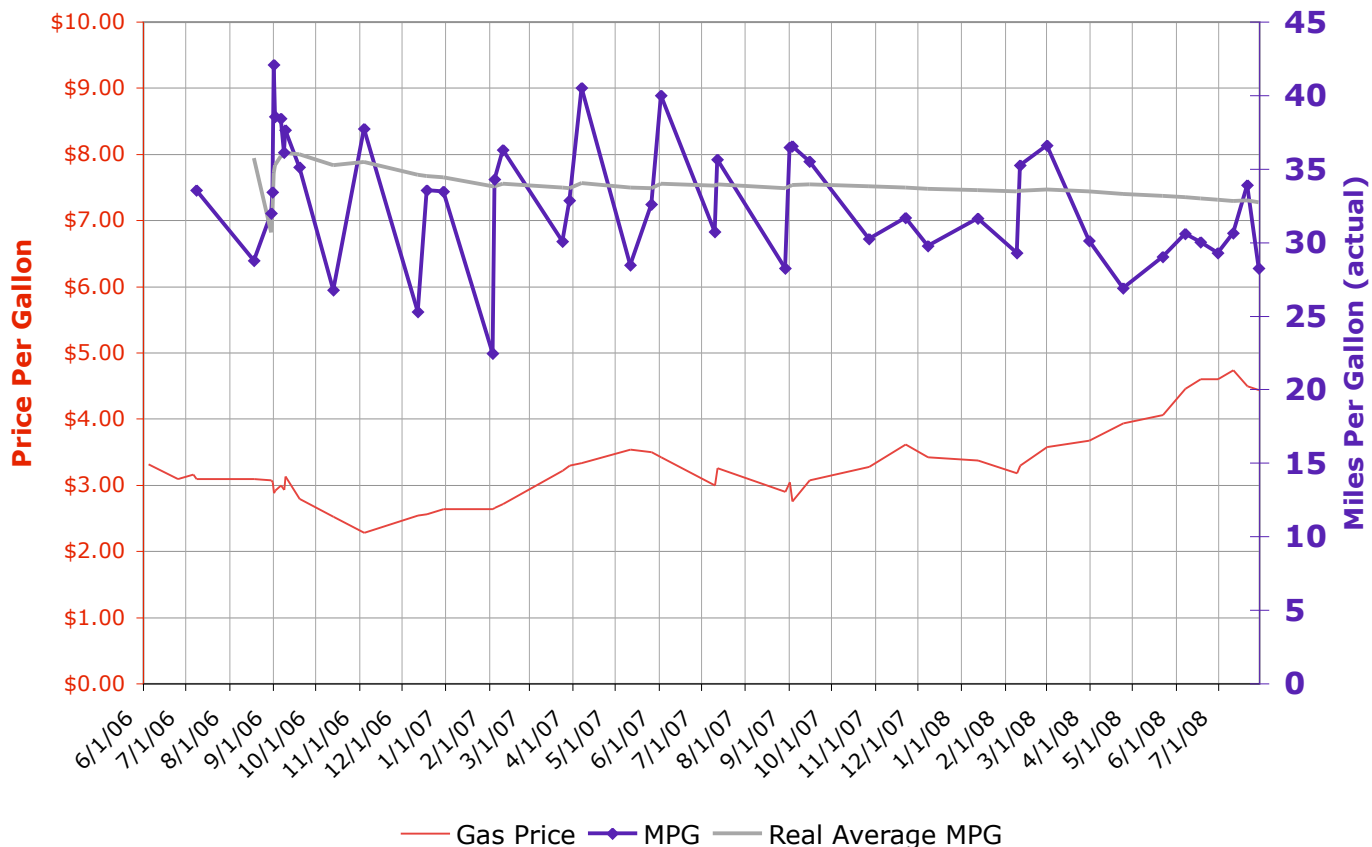

2006 Honda Civic Actual Fuel Economy Real World MPG (Miles per Gallon)

This data represents the real fuel consumption for our 2006 Honda Civic sedan. As you can see, the actual fuel economy (real MPG, or miles per gallon) of the 2006 Honda Civic is around 34 MPG for our usage. Note that we drive less than 6,000 miles per year, and this driving tends to fall into two categories: short distance shopping and long-distance vacationing. The higher spikes on the above graph are the results of longer trips (400+ miles; mostly highway; e.g., skiing, camping) while the lower spikes are the result of weekly shopping trips (<20 miles; lots of stopping, starting, breaking). Starting in May of 2008 this car was used for a daily commute of 20 minutes highway and 20 minutes local roads. As always, be aware that your mileage may vary!